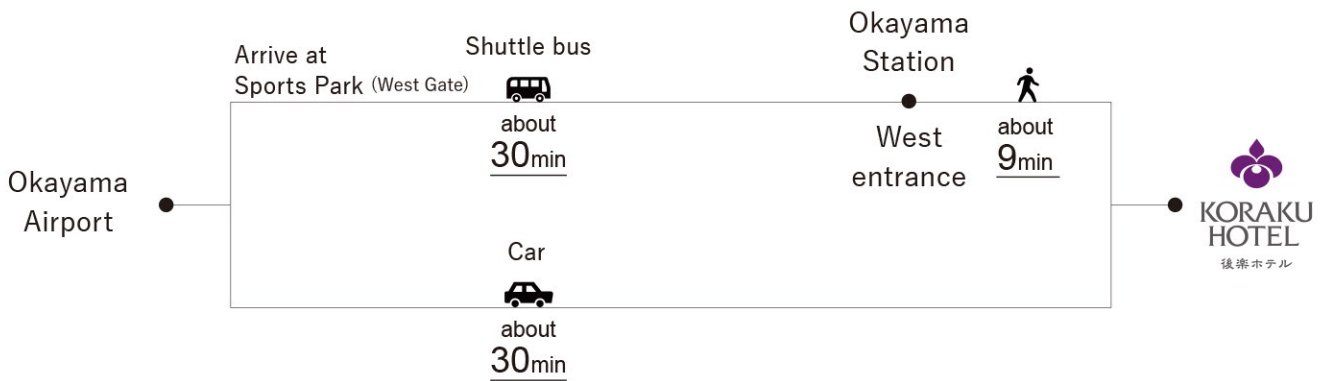

By Train

By Air

By Car

KORAKU HOTEL

後楽ホテル

5-1 Heiwa-cho, Kita-ku, Okayama-shi, Okayama 700-0827, Japan

Reservations and Inquiries +81-86-221-7111 | IN 3:00 p.m. OUT 11:00 a.m.

Parking Available

Multi-story parking lot attached 800 yen (height limit 155cm), 1,000 yen (height limit 205cm)
 Ground level parking lot 1,500 yen