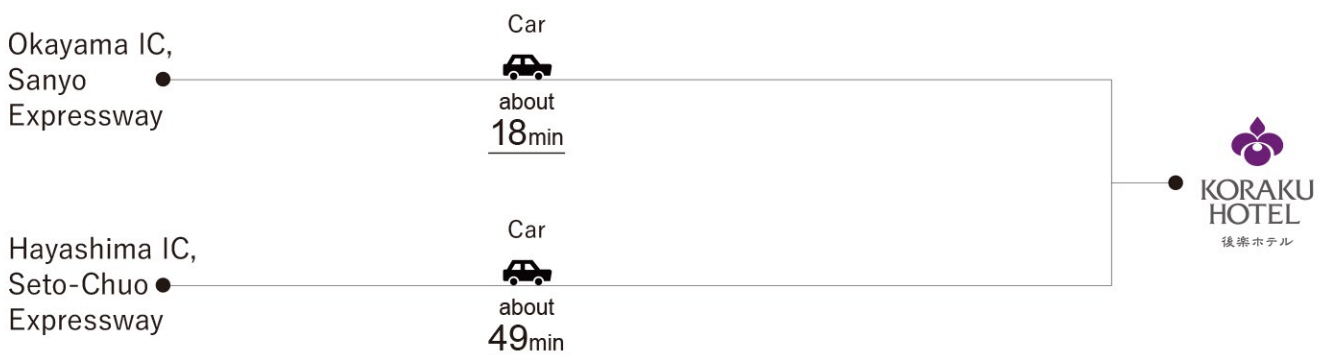

By Train

By Air

By Car

KORAKU HOTEL

後楽ホテル

5-1 Heiwa-cho, Kita-ku, Okayama-shi, Okayama 700-0827, Japan

Reservations and Inquiries +81-86-221-7111 | IN 3:00 p.m. OUT 11:00 a.m.

Parking Available

Multi-story parking lot attached 800 yen (height limit 155cm), 1,000 yen (height limit 205cm)
 Ground level parking lot 1,500 yen